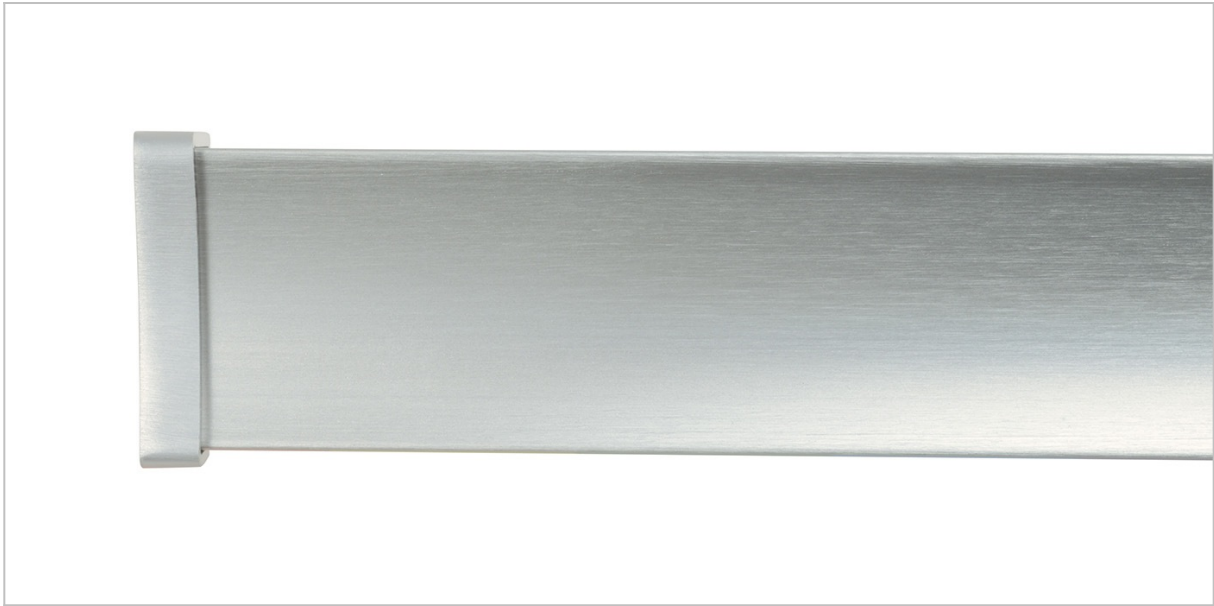

COSMO
2 FINIALS 8.0 FOR CURVED PROFILE
64217-157

Quantity by sales unit	2
Finishes	Brushed Matt Nickel
Width	1.30 in
Length	0.31 in
Height	1.77 in
Weight	1.23 oz
Composition	100% Metal