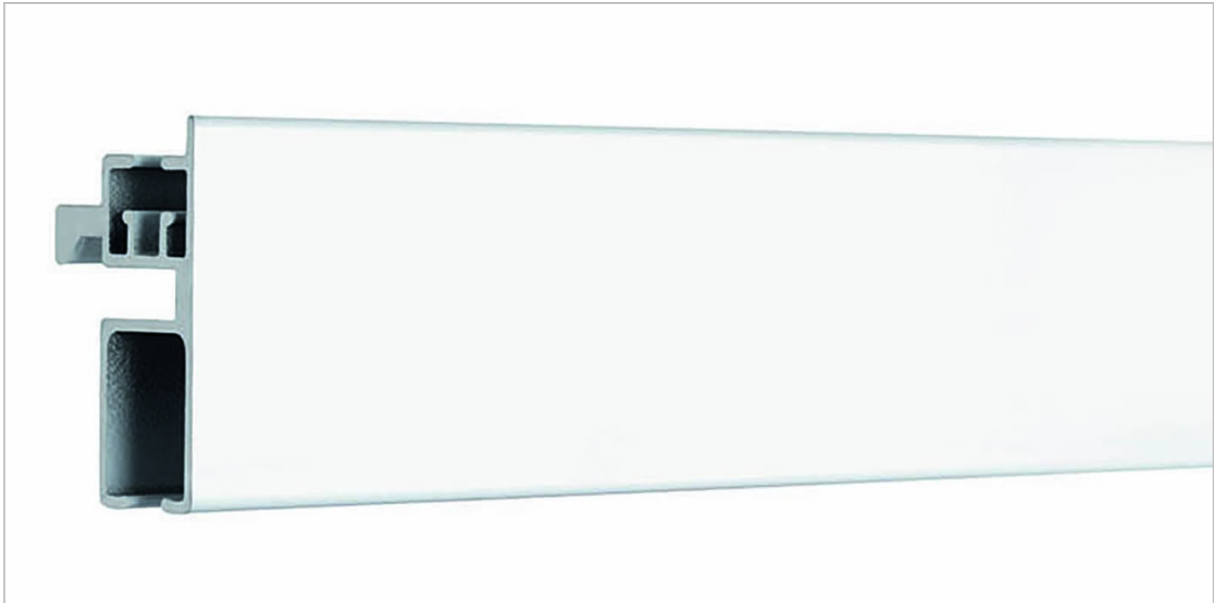

COSMO
FLAT PROFILE 240CM - 94"
64404-56

Width	1.02 in
Length	94.49 in
Height	1.57 in
Weight	3.51 lb
Composition	100% Metal