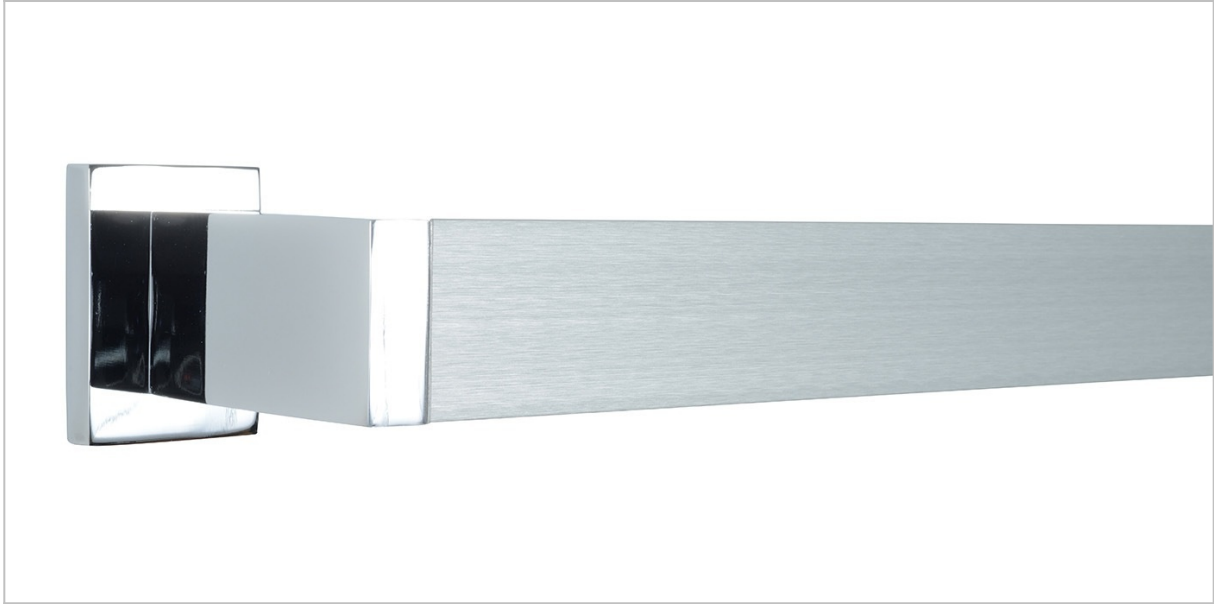

COSMO
2 CORNERS FOR FLAT PROFILE
64437-160

| | |
|------------------------|----------|
| Quantity by sales unit | 2 |
| Width | 1.14 in |
| Length | 3.58 in |
| Height | 1.57 in |
| Weight | 28.89 oz |