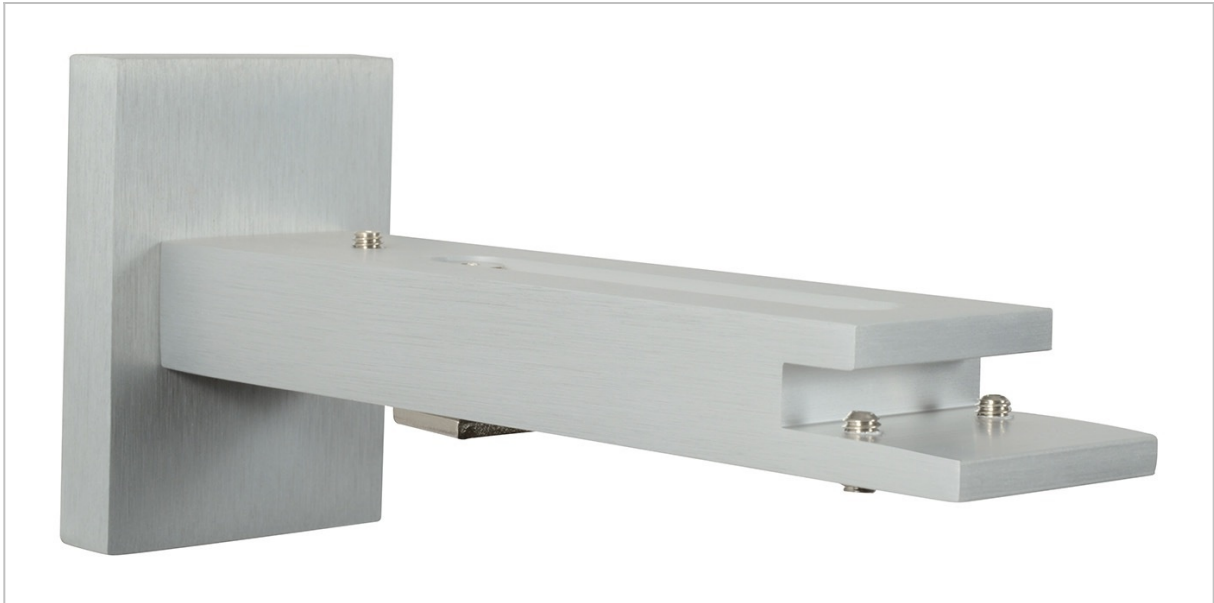

COSMO
1 WALL BRACKET 130MM - 5 1/8"
64444-157

Finishes	Brushed Matt Nickel
Width	0.63 in
Length	5.43 in
Height	1.18 in
Weight	8.75 oz
Composition	100% Metal
Sold by	1